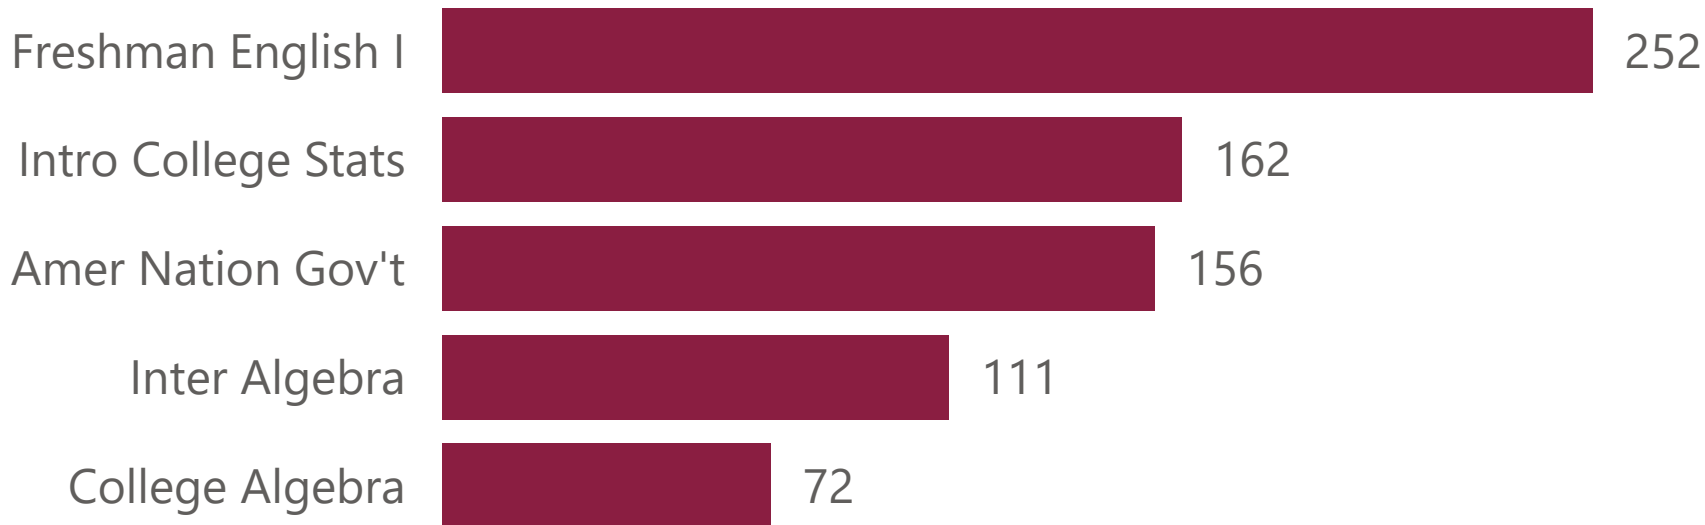

Top 5 Courses