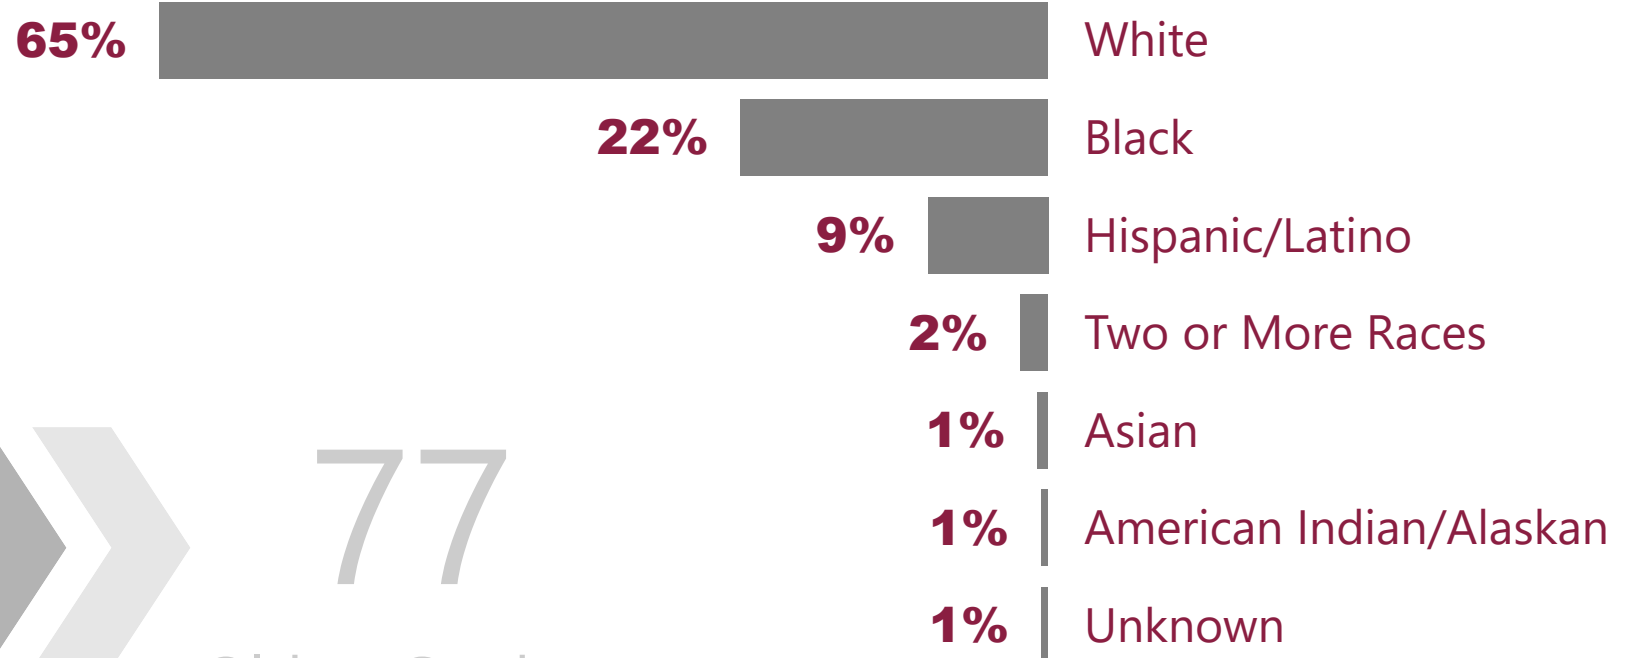

Fall 2022

1184

Enrolled

14
Youngest Student

19
Median Age

77
Oldest Student

Student Ethnicities

1st
58%
First Generation in College